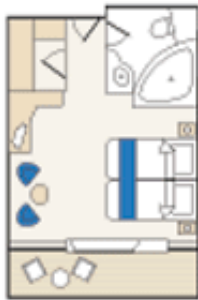

CALEDONIAN SKY DECK PLAN

Panorama Deck

Bridge Deck

Promenade Deck

Caledonian Deck

Castle Deck

- Standard Suites (Forward)
- Premium Suites
- Premium Balcony Suites
- Standard Suites
- Deluxe Balcony Suites
- Owner's Corner Suites
- Superior Suites

Key

Deluxe Balcony Suite (Deck 5)

505, 506, 507, 508, 509,
510, 511, 512

Premium Balcony Suite (Deck 4)

416, 417, 418, 419, 420,
421, 422, 423, 424, 425,
426, 427, 428

Owner's Corner Suite (Deck 4)

414, 415

Premium Suite (Deck 4)

431, 432, 433, 434

Superior Suite (Deck 3)

329, 330, 331, 332,
333, 334, 335, 336,
338, 339, 340, 341,
342, 343, 344, 345,
346, 347, 348

Standard Suite (Deck 2)

254, 255, 256, 257, 258,
259, 260, 261, 262