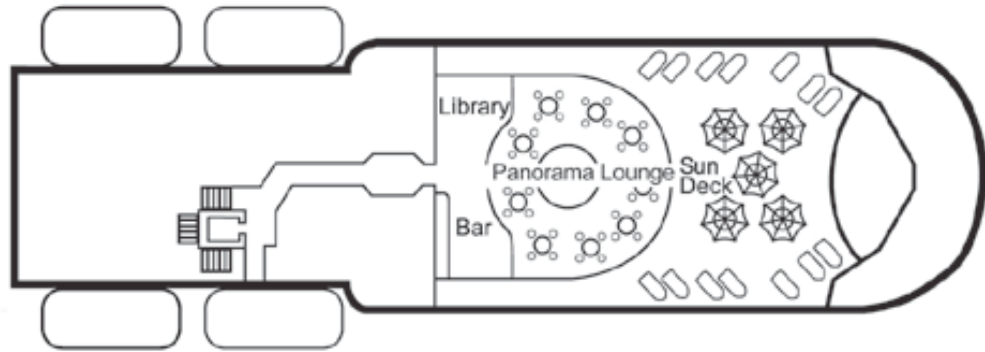

CALEDONIAN SKY DECK PLAN

Panorama Deck

Bridge Deck

Promenade Deck

Caledonian Deck

Castle Deck

- Standard Suites (Forward)
- Premium Suites
- Premium Balcony Suites
- Standard Suites
- Deluxe Balcony Suites
- Owner's Corner Suites
- Superior Suites

Key

Deluxe Balcony Suite (Deck 5)

505, 506, 507, 508, 509,
510, 511, 512

Premium Balcony Suite (Deck 4)

416, 417, 418, 419, 420,
421, 422, 423, 424, 425,
426, 427, 428

Owner's Corner Suite (Deck 4)

414, 415

Premium Suite (Deck 4)

431, 432, 433, 434

Superior Suite (Deck 3)

329, 330, 331, 332,
333, 334, 335, 336,
338, 339, 340, 341,
342, 343, 344, 345,
346, 347, 348

Standard Suite (Deck 2)

254, 255, 256, 257, 258,
259, 260, 261, 262