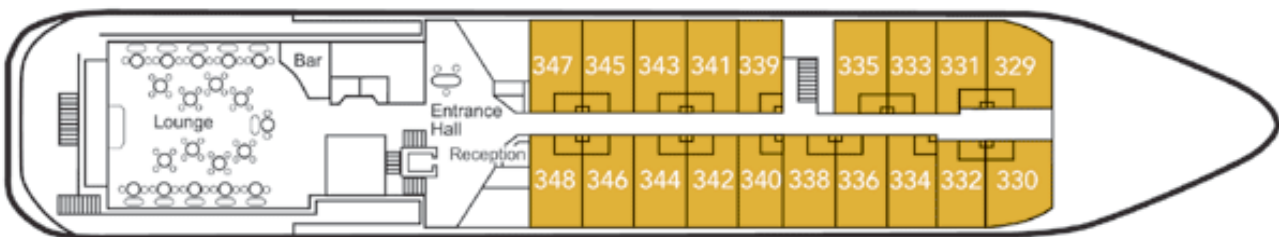

CALEDONIAN SKY DECK PLAN

Panorama Deck

Bridge Deck

Promenade Deck

Caledonian Deck

Castle Deck

- Standard Suites (Forward)
- Premium Suites
- Premium Balcony Suites
- Standard Suites
- Deluxe Balcony Suites
- Owner's Corner Suites
- Superior Suites

Key

Deluxe Balcony Suite (Deck 5)

505, 506, 507, 508, 509,
510, 511, 512

Premium Balcony Suite (Deck 4)

416, 417, 418, 419, 420,
421, 422, 423, 424, 425,
426, 427, 428

Owner's Corner Suite (Deck 4)

414, 415