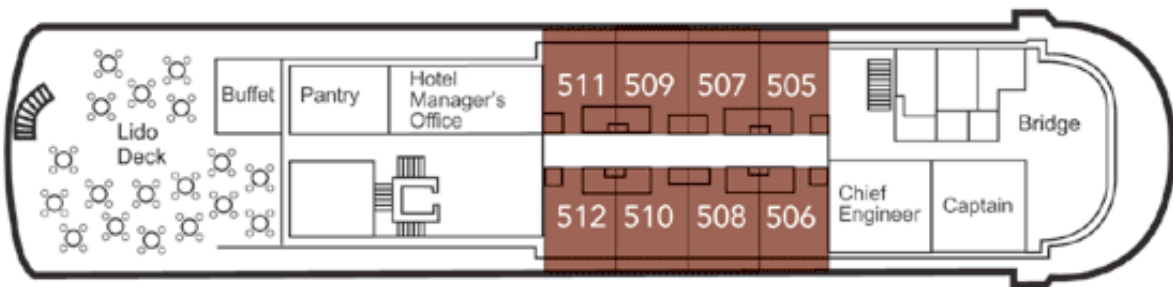

CALEDONIAN SKY DECK PLAN

Panorama Deck

Bridge Deck

Promenade Deck

Caledonian Deck

Castle Deck

- Standard Suites (Forward)
- Premium Suites
- Premium Balcony Suites
- Standard Suites
- Deluxe Balcony Suites
- Owner's Corner Suites
- Superior Suites

Key

Deluxe Balcony Suite (Deck 5)

505, 506, 507, 508, 509,
510, 511, 512

Premium Balcony Suite (Deck 4)

416, 417, 418, 419, 420,
421, 422, 423, 424, 425,
426, 427, 428

Owner's Corner Suite (Deck 4)

414, 415

Premium Suite (Deck 4)

431, 432, 433, 434

Superior Suite (Deck 3)

329, 330, 331, 332,
333, 334, 335, 336,
338, 339, 340, 341,
342, 343, 344, 345,
346, 347, 348

Standard Suite (Deck 2)

254, 255, 256, 257, 258,
259, 260, 261, 262