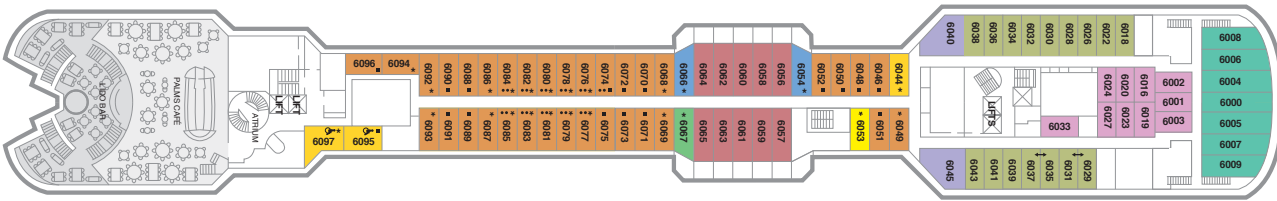

Marquee Deck 8

Bridge Deck 7

Lido Deck 6

Lounge Deck 5

Main Deck 4

Atlantic Deck 3

Marina Deck 2

Grade D, Outside

Grade A, Superior Outside

Grade SS, Superior Suite

CABIN DETAILS

SS SUPERIOR SUITE

BRIDGE DECK

From 300 sq ft

Bedroom with balcony, sitting area, bathroom with shower, hairdryer, safe and fridge

BS BALCONY SUITE

BRIDGE & LIDO DECKS

Approx 225 sq ft

Bedroom with balcony, sitting area, bathroom with shower, hairdryer, safe and fridge

DC DELUXE BALCONY CABIN

MARQUEE DECK

Approx 225 sq ft

Bedroom with balcony, bathroom with shower, hairdryer, safe and fridge

LA LARGE SUPERIOR OUTSIDE TWIN

LIDO DECK

Approx 175 sq ft

Bedroom with large picture window, bathroom with shower, hairdryer, safe and fridge

A SUPERIOR TWIN OUTSIDE

LIDO DECK

Approx 140 sq ft

Bedroom with picture window, bathroom with shower, hairdryer and safe