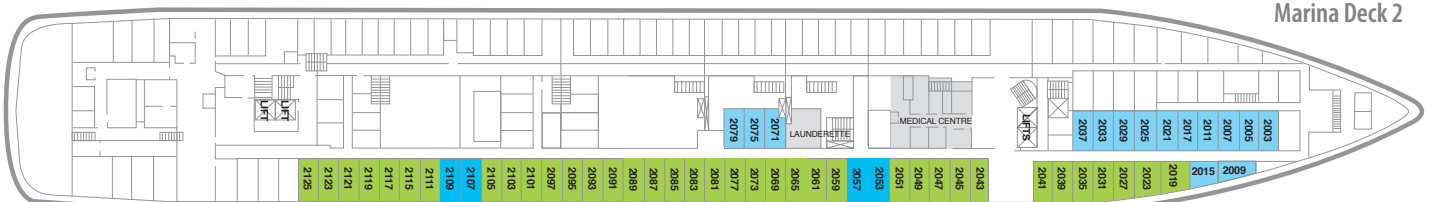

Marquee Deck 8

Bridge Deck 7

Lido Deck 6

Lounge Deck 5

Main Deck 4

Atlantic Deck 3

Marina Deck 2

Grade D, Outside

Grade A, Superior Outside

Grade SS, Superior Suite

CABIN DETAILS

SS SUPERIOR SUITE

BRIDGE DECK

From 300 sq ft

Bedroom with balcony, sitting area, bathroom with shower, hairdryer, safe and fridge

BS BALCONY SUITE

BRIDGE & LIDO DECKS

Approx 225 sq ft

Bedroom with balcony, sitting area, bathroom with shower, hairdryer, safe and fridge

DC DELUXE BALCONY CABIN

MARQUEE DECK

Approx 225 sq ft

Bedroom with balcony, bathroom with shower, hairdryer, safe and fridge