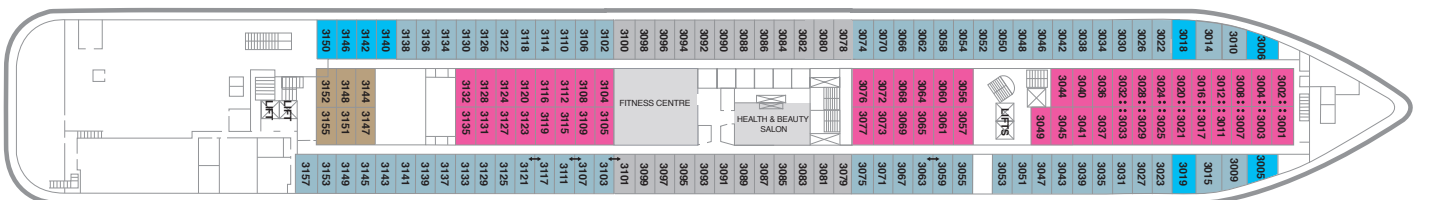

Marquee Deck 8

Bridge Deck 7

Lido Deck 6

Lounge Deck 5

Main Deck 4

Atlantic Deck 3

Marina Deck 2

Grade D, Outside

Grade A, Superior Outside

Grade SS, Superior Suite

CABIN DETAILS

SS SUPERIOR SUITE

BRIDGE DECK

From 300 sq ft

Bedroom with balcony, sitting area, bathroom with shower, hairdryer, safe and fridge

BS BALCONY SUITE

BRIDGE & LIDO DECKS

Approx 225 sq ft

Bedroom with balcony, sitting area, bathroom with shower, hairdryer, safe and fridge

DC DELUXE BALCONY CABIN

MARQUEE DECK

Approx 225 sq ft

Bedroom with balcony, bathroom with shower, hairdryer, safe and fridge

LA LARGE SUPERIOR OUTSIDE TWIN

LIDO DECK

Approx 175 sq ft

Bedroom with large picture window, bathroom with shower, hairdryer, safe and fridge

A SUPERIOR TWIN OUTSIDE

LIDO DECK

Approx 140 sq ft

Bedroom with picture window, bathroom with shower, hairdryer and safe