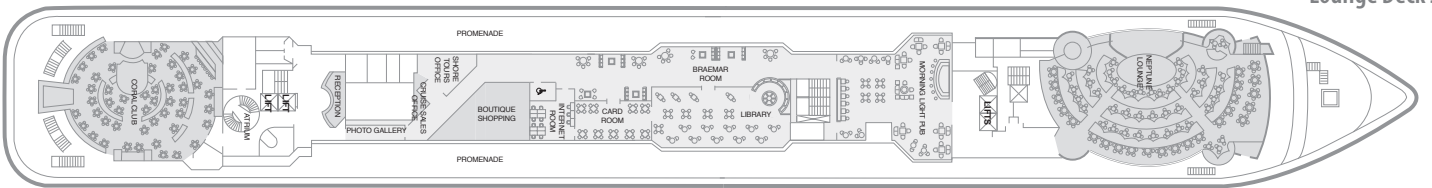

Marquee Deck 8

Bridge Deck 7

Lido Deck 6

Lounge Deck 5

Main Deck 4

Atlantic Deck 3

Marina Deck 2

Grade D, Outside

Grade A, Superior Outside

Grade SS, Superior Suite

CABIN DETAILS

SS SUPERIOR SUITE

BRIDGE DECK

From 300 sq ft

Bedroom with balcony, sitting area, bathroom with shower, hairdryer, safe and fridge

BS BALCONY SUITE

BRIDGE & LIDO DECKS

Approx 225 sq ft

Bedroom with balcony, sitting area, bathroom with shower, hairdryer, safe and fridge

DC DELUXE BALCONY CABIN

MARQUEE DECK

Approx 225 sq ft

Bedroom with balcony, bathroom with shower, hairdryer, safe and fridge

LA LARGE SUPERIOR OUTSIDE TWIN

LIDO DECK

Approx 175 sq ft

Bedroom with large picture window, bathroom with shower, hairdryer, safe and fridge

A SUPERIOR TWIN OUTSIDE

LIDO DECK

Approx 140 sq ft

Bedroom with picture window, bathroom with shower, hairdryer and safe