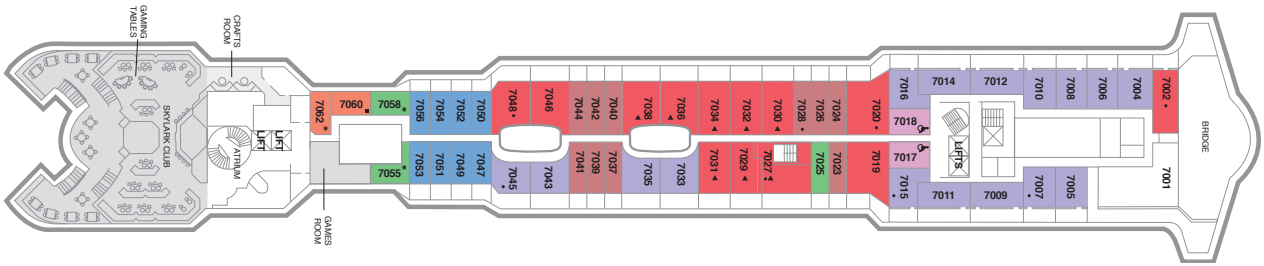

Lido Deck 6

Bridge Deck 7