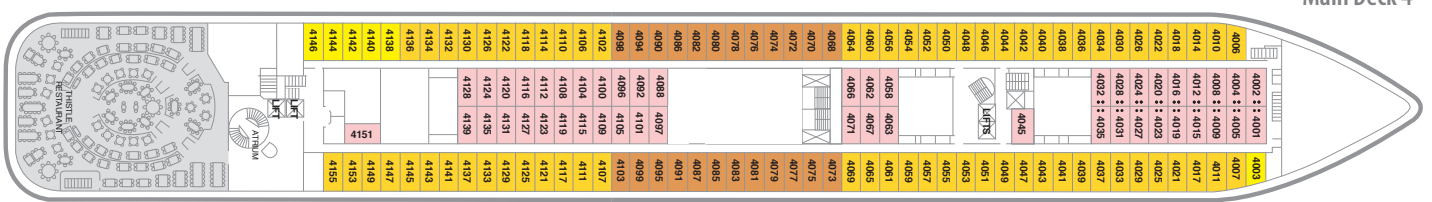

Marquee Deck 8

Bridge Deck 7

Lido Deck 6

Lounge Deck 5

Main Deck 4

Atlantic Deck 3

Marina Deck 2

Grade D, Outside

Grade A, Superior Outside

Grade SS, Superior Suite

CABIN DETAILS

SS SUPERIOR SUITE

BRIDGE DECK

From 300 sq ft

Bedroom with balcony, sitting area, bathroom with shower, hairdryer, safe and fridge

BS BALCONY SUITE

BRIDGE & LIDO DECKS

Approx 225 sq ft

Bedroom with balcony, sitting area, bathroom with shower, hairdryer, safe and fridge

DC DELUXE BALCONY CABIN

MARQUEE DECK

Approx 225 sq ft

Bedroom with balcony, bathroom with shower, hairdryer, safe and fridge

LA LARGE SUPERIOR OUTSIDE TWIN

LIDO DECK

Approx 175 sq ft

Bedroom with large picture window, bathroom with shower, hairdryer, safe and fridge

A SUPERIOR TWIN OUTSIDE

LIDO DECK

Approx 140 sq ft

Bedroom with picture window, bathroom with shower, hairdryer and safe