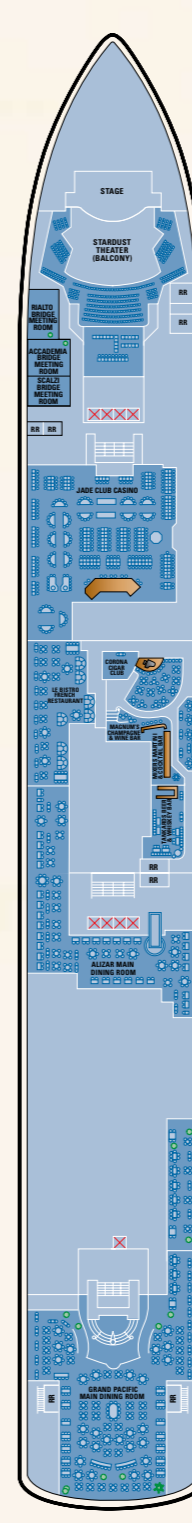

Please note:
There is no elevator access to Deck 15 and the Sundeck on Deck 14