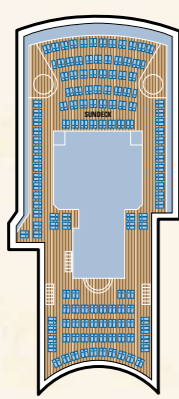

Norwegian Jade

Ship Facilities

Eat - 13 Dining Options

Grand Pacific Main Dining Room
Alizar Main Dining Room
Le Bistro French Restaurant*
Jasmine Garden Asian Restaurant*
Cagney's Steakhouse*
Paniolo Tapas & Salsa Restaurant
Garden Café/Great Outdoors
Papa's Italian Kitchen*
Blue Lagoon
Teppanyaki*
Topsiders Bar & Grill
Sushi*
Room Service

Drink - 11 Bars & Lounges

Spinnaker Lounge
Jade Club Casino Bar
Medusa Lounge & Nightclub
Tankards Beer & Whisky Bar
Star Bar
Magnum's Champagne & Wine Bar
Atrium Bar
Mixer's Martini & Cocktail Bar
Bali Hai Bar & Grill
Topsiders Bar & Grill
The Great Outdoors

Play - Recreation & Amenities

Stardust Theatre
2 Swimming Pools
4 Hot Tubs
Sapphire Kid's Pool
Ice Cream Bar
Crystal Atrium
Galleria Boutiques
Meeting Rooms
The Chapel
LifeStyle Room
Art Gallery & Internet Café

Please note:
There is no elevator access to Deck 15 and the Sundeck on Deck 14