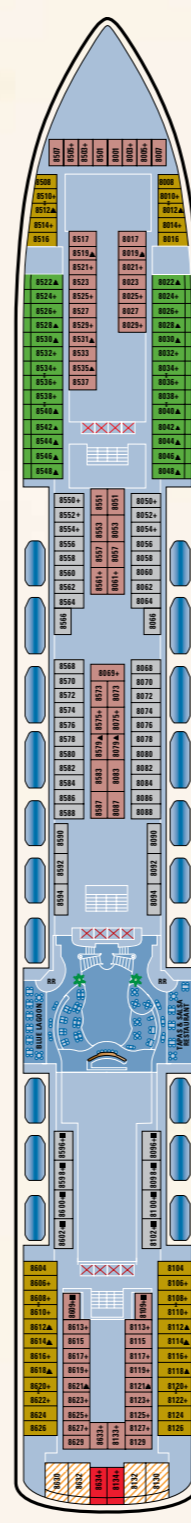

Please note:
There is no elevator access to Deck 15 and the Sundeck on Deck 14