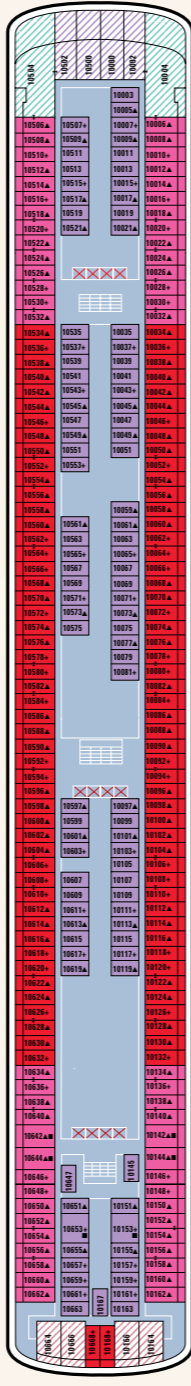

Please note:
There is no elevator access to Deck 15 and the Sundeck on Deck 14