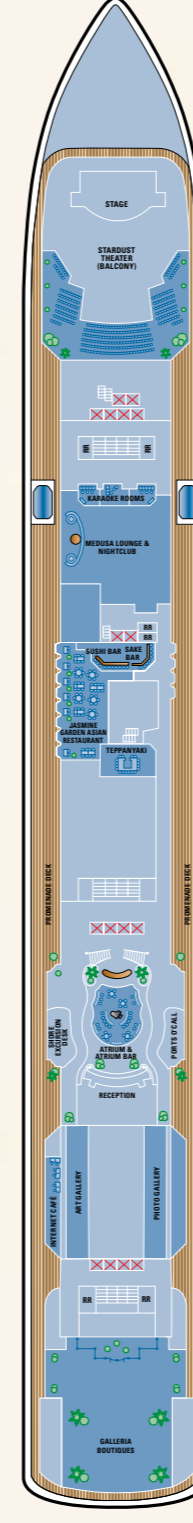

Please note:
There is no elevator access to Deck 15 and the Sundeck on Deck 14