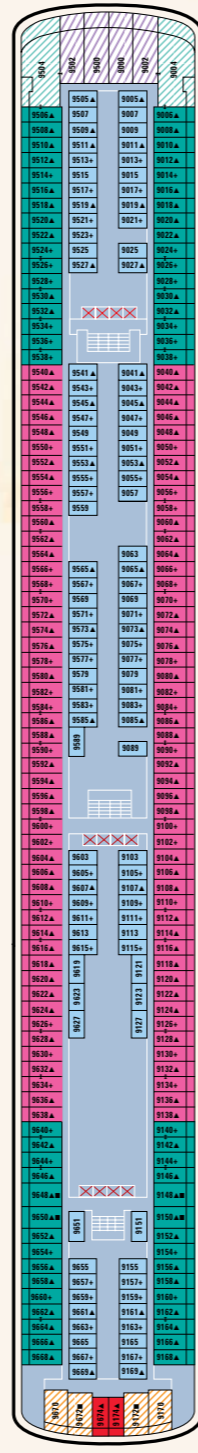

Please note:
There is no elevator access to Deck 15 and the Sundeck on Deck 14