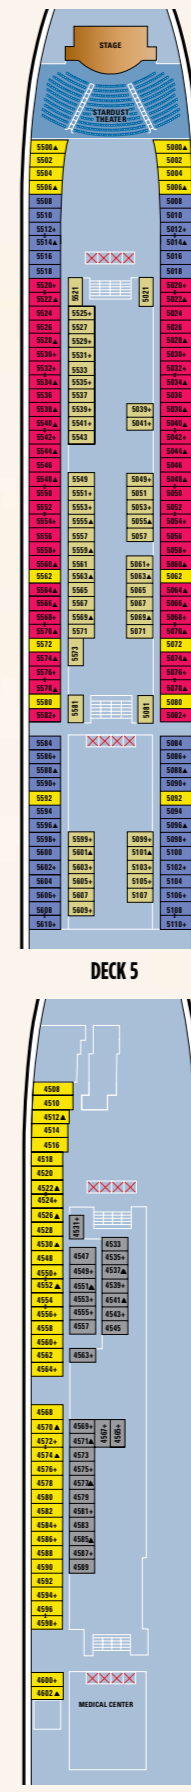

Please note:
There is no elevator access to Deck 15 and the Sundeck on Deck 14