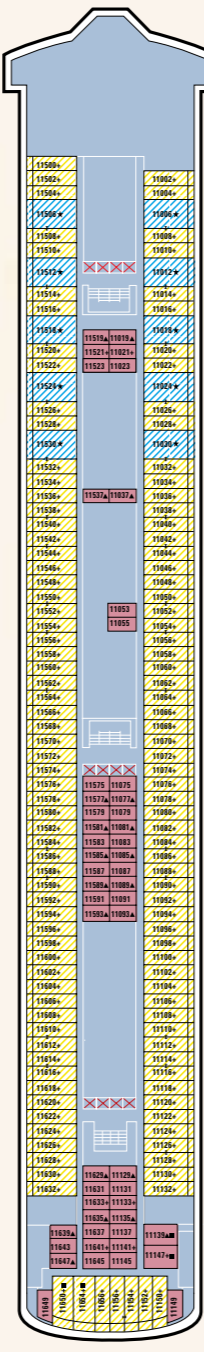

Please note:
There is no elevator access to Deck 15 and the Sundeck on Deck 14