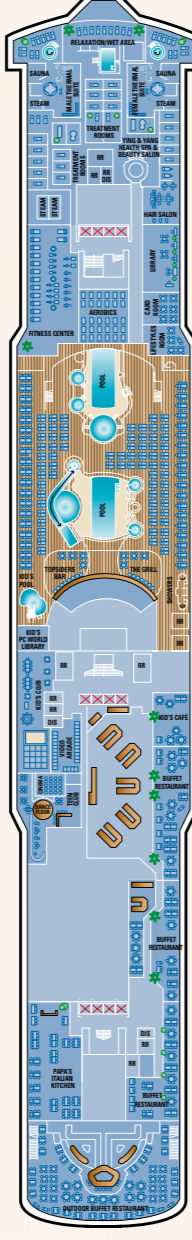

Please note:
There is no elevator access to Deck 15 and the Sundeck on Deck 14