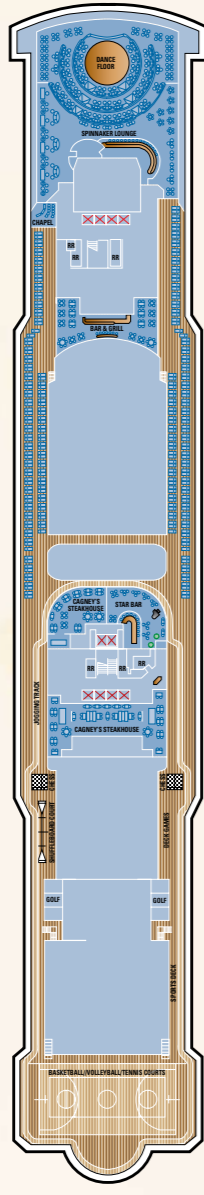

Please note:
There is no elevator access to Deck 15 and the Sundeck on Deck 14