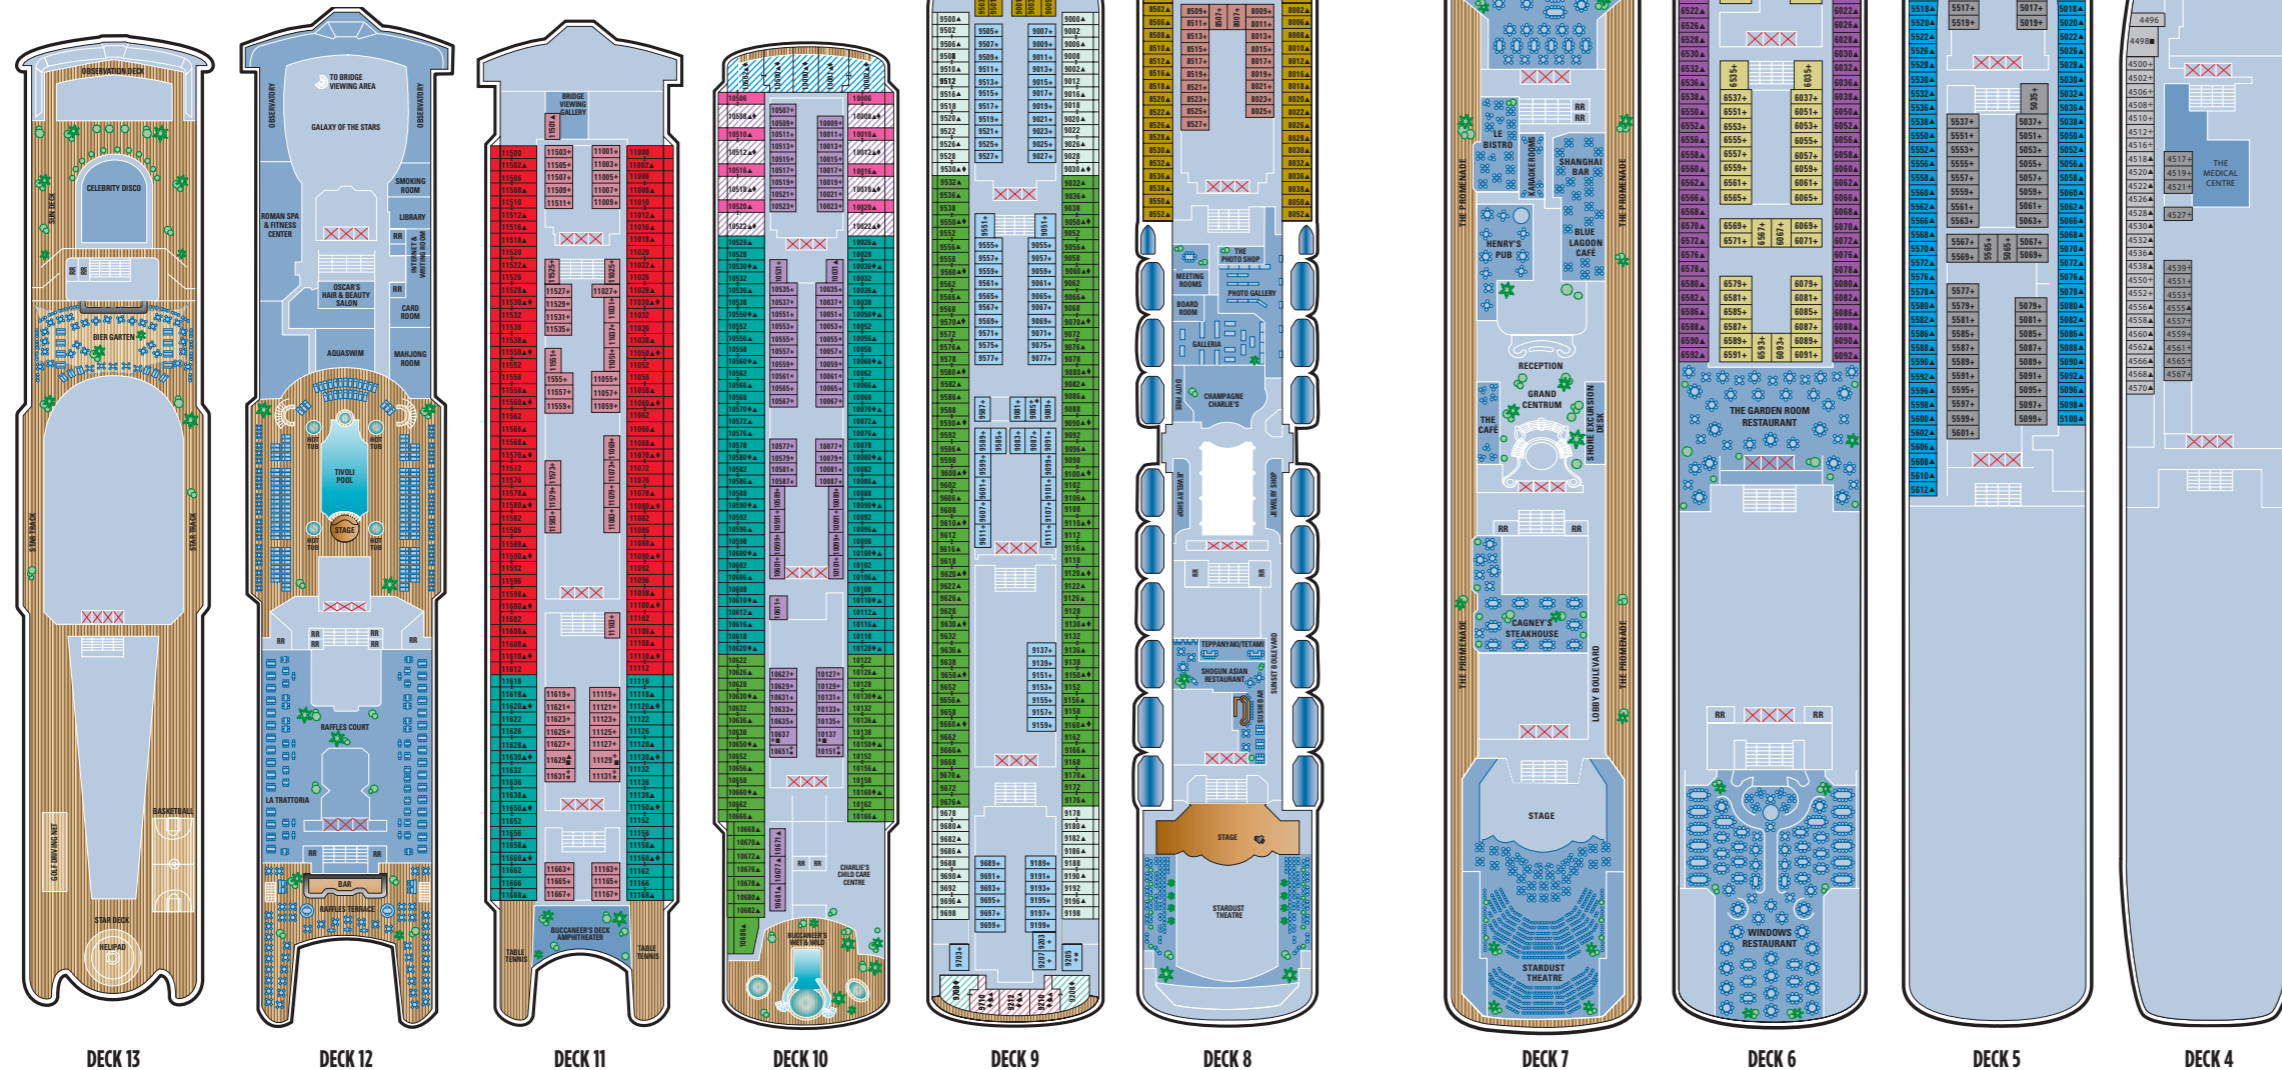

- **AA OWNERS SUITE** Deck 9 Living room, private balcony, dining area, separate bedroom with queen-size bed, and luxury bath with whirlpool tub and separate shower. Butler service and concierge available.
- **AB DELUXE PENTHOUSE** Deck 10 Living room, private balcony, dining area, bedroom with queen-size bed, luxury bath with whirlpool tub and separate shower. Butler service and concierge available.
- **AC PENTHOUSE** Deck 10 Sitting area, private balcony, dining area, bedroom with queen-size bed, luxury bath with whirlpool tub and separate shower. Butler service and concierge available.
- **AD PENTHOUSE** Deck 9 Sitting area, private balcony, dining area, bedroom with queen-size bed, luxury bath with whirlpool tub and shower. Butler service and concierge available.
- **BA BALCONY STATEROOM** Deck 11 Queen-size bed or two lower beds, sitting area, floor-to-ceiling glass door opens to private balcony.
- **BB BALCONY STATEROOM** Deck 10 Two lower beds, sitting area, floor-to-ceiling glass door opens to private balcony.
- **BC BALCONY STATEROOM** Decks 10 & 11 Queen-size bed or two lower beds, sitting area, floor-to-ceiling glass door opens to private balcony.
- **BD BALCONY STATEROOM** Decks 9 & 10 Queen-size bed or two lower beds, sitting area, floor-to-ceiling glass door opens to private balcony.
- **BE BALCONY STATEROOM** Deck 9 Queen-size bed or two lower beds, sitting area, floor-to-ceiling glass door opens to private balcony.
- **CC OCEANVIEW STATEROOM** Decks 8 & 9 Two lower beds, picture window.
- **C OCEANVIEW STATEROOM** Deck 6 Two lower beds, picture window or porthole.
- **D OCEANVIEW STATEROOM** Deck 5 Two lower beds, picture window.
- **E OCEANVIEW STATEROOM** Deck 6 Two lower beds, porthole.
- **F OCEANVIEW STATEROOM** Deck 5 Two lower beds, porthole.
- **G OCEANVIEW STATEROOM** Deck 4 Two lower beds, porthole.
- **II INSIDE STATEROOM** Deck 11 Two lower beds.
- **I INSIDE STATEROOM** Deck 10 Two lower beds.
- **JJ INSIDE STATEROOM** Deck 9 Two lower beds.
- **J INSIDE STATEROOM** Deck 8 Two lower beds.
- **KK INSIDE STATEROOM** Deck 6 Two lower beds.
- **K INSIDE STATEROOM** Deck 4 & 5 Two lower beds.

Indicates Family Friendly Accommodation designed with your family's comfort in mind

Your Symbols Explained

- Stateroom with disabled facilities (for information, contact NCL Reservations)
- Stateroom with queen-size bed
- Connecting Staterooms
- Third person occupancy available
- Third and/or fourth person occupancy available
- Stateroom with two lower beds that cannot be pushed together
- Elevator
- Restroom

Please note: Images and descriptions are representational only and are subject to change.